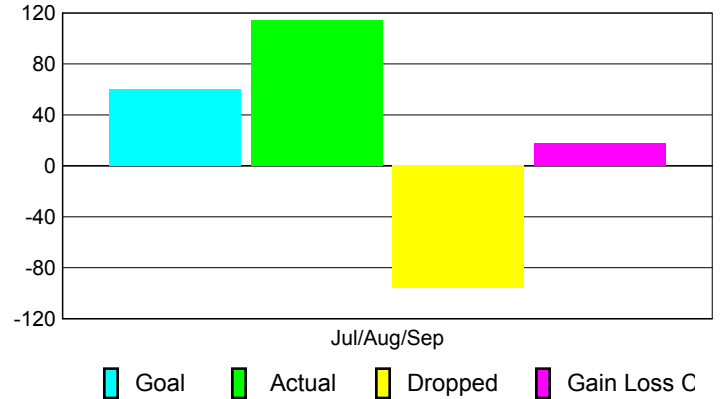

Membership Results 2010-2011

Goal, New, Dropped, Gain/Loss

Comparison of Membership Gain/Loss

Current Year Compared to the Previous Year